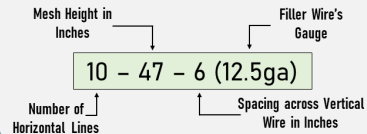

Fencing Wire

How to Read Fencing Specs

Use the following example to decode the specifications for all our Farm, Game & Horse Fence.

Gauge Wire Thickness

9 Ga.	●
10 Ga.	●
11 Ga.	●
12.5 Ga.	●
14 Ga.	●
14.5 Ga.	●
16 Ga.	●
17 Ga.	●
18 Ga.	●
20 Ga.	●