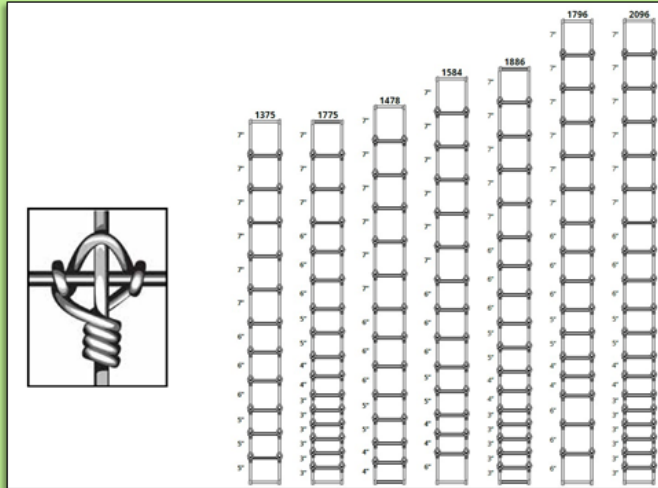

Game Fence - Fixed Knot

Game Fence Table

Item #	Style	Height	# Line Wires	Vertical Spacing	Line/Stay Wire Gauge	Edge Wire Gauge	Roll Length	Roll Weight (lb)	Rolls/Pallet	UPC
33122	1375-6-12½"	75"	13	6"	12½"	10	330'	269	6	95832331224
33422	1375-6-12½"	75"	13	6"	12½"	10	500'	418	4	95832334225
33322	1375-12-12½"	75"	13	12"	12½"	10	660'	377	4	95832333228
33513	1775-3-12½"	75"	17	3"	12½"	10	165'	253	6	95832335130
33113	1775-6-12½"	75"	17	6"	12½"	10	330'	337	6	95832331132
33213	1775-12-12½"	75"	17	12"	12½"	10	330'	243	6	95832332139
33463	1775-12-12½"	75"	17	12"	12½"	10	500'	364	6	95832334638
33527	1478-6-12½"	78"	14	6"	12½"	10	165'	146	8	95832335277
33127	1478-6-12½"	78"	14	6"	12½"	10	330'	294	6	95832331279
33120	1584-6-12½"	84"	15	6"	12½"	10	330'	309	1	95832331200
33114	1886-6-12½"	86"	18	6"	12½"	10	330'	367	1	95832331149
33115	1796-6-12½"	96"	17	6"	12½"	10	330'	367	4	95832331156
33215	1796-12-12½"	96"	17	12"	12½"	10	330'	258	4	95832332153
33116	2096-6-12½"	96"	20	6"	12½"	10	330'	402	4	95832331163
33416	2096-6-12½"	96"	20	6"	12½"	10	500'	620	1	95832334164
33216	2096-12-12½"	96"	20	12"	12½"	10	330'	292	4	95832332160
33316	2096-12-12½"	96"	20	12"	12½"	10	660'	583	1	95832333167

www.fvstar.ca
1 (604) 856-3391

3174 Mt. Lehman Rd
Abbotsford, BC V4X 2M9

Fencing Wire

How to Read Fencing Specs

Use the following example to decode the specifications for all our Farm, Game & Horse Fence.

Gauge Wire Thickness

9 Ga.	●
10 Ga.	●
11 Ga.	●
12.5 Ga.	●
14 Ga.	●
14.5 Ga.	●
16 Ga.	●
17 Ga.	●
18 Ga.	●
20 Ga.	●